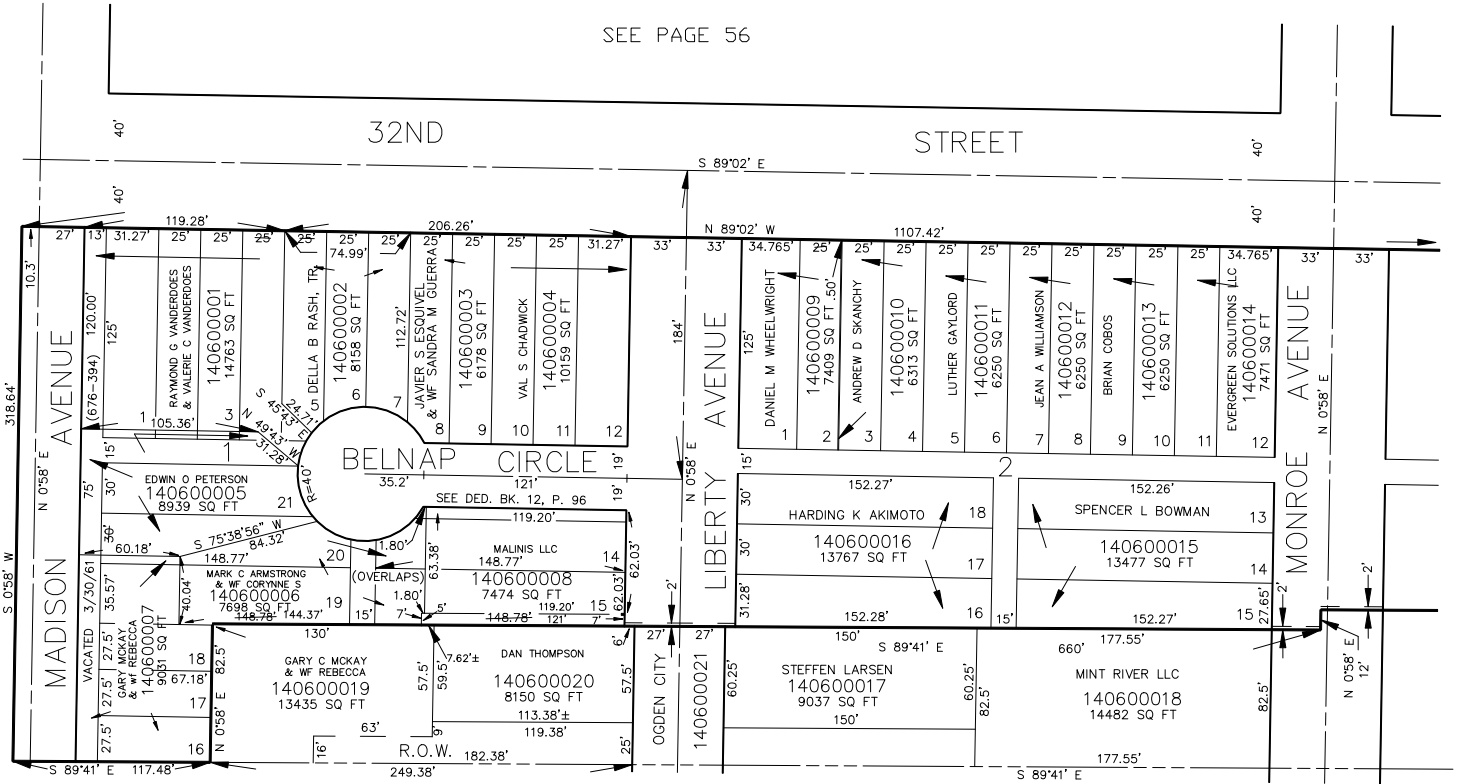

BELNAP ADDITION

BLOCKS 1 & 2

IN OGDEN CITY

SCALE 1" = 60'

TAXING UNIT: 25

SEE BOOK 5, PAGE 58

SEE PAGE 56

32ND STREET

STREET

BELNAP CIRCLE

LIBERTY AVENUE

MONROE AVENUE

SEE BOOK 5, PAGE 57

SEE BOOK 5, PAGE 51

SEE PAGE 61

FOR COMPLETE ENG DATA SEE ORIGINAL DEDICATION PLAT IN BOOK 7, PAGE 61 OF RECORDS.